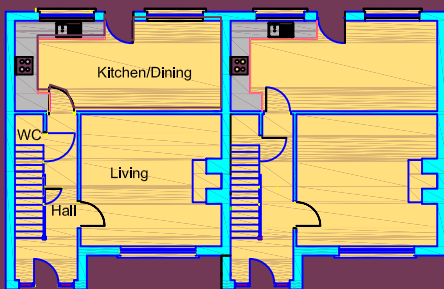

Type F1 First Floor Plan

Type F1 Ground Floor Plan

- All Facing Brick
- White PVC Doors & Windows
- Pine Doors & Trim Internally
- Solid Floor Construction To First Floor
- Bitmac Drive
- Mains Gas Fuel Supply
- Own Choice of Kitchen & Sanitary Appliances
- Option To Select Alternative Interior Finish