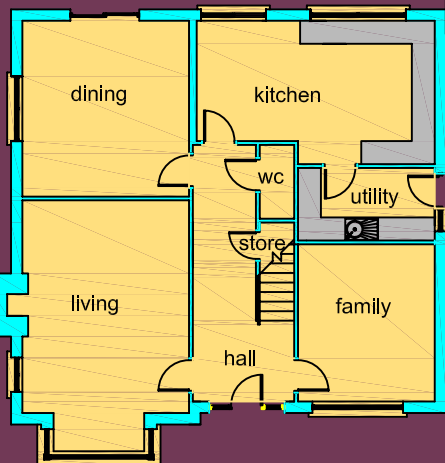

Type D First Floor Plan

Type D Ground Floor Plan

- All Facing Brick
- White PVC Doors & Windows
- Pine Doors & Trim Internally
- Solid Floor Construction To First Floor
- Bitmac Drive
- Mains Gas Fuel Supply
- Own Choice of Kitchen & Sanitary Appliances
- Option To Select Alternative Interior Finish