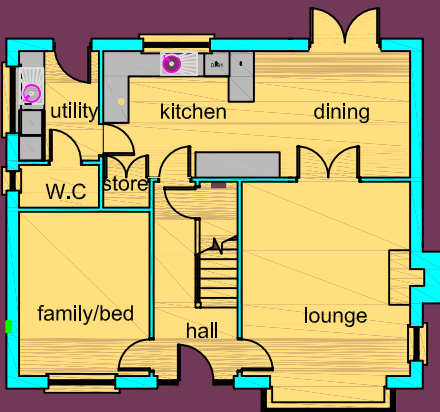

- All Facing Brick
- White PVC Doors & Windows
- Pine Doors & Trim Internally
- Solid Floor Construction To First Floor
- Bitmac Drive
- Mains Gas Fuel Supply
- Own Choice of Kitchen & Sanitary Appliances
- Option To Select Alternative Interior Finish

**Type E First Floor Plan**

**Type E Ground Floor Plan**

**Plantation View**