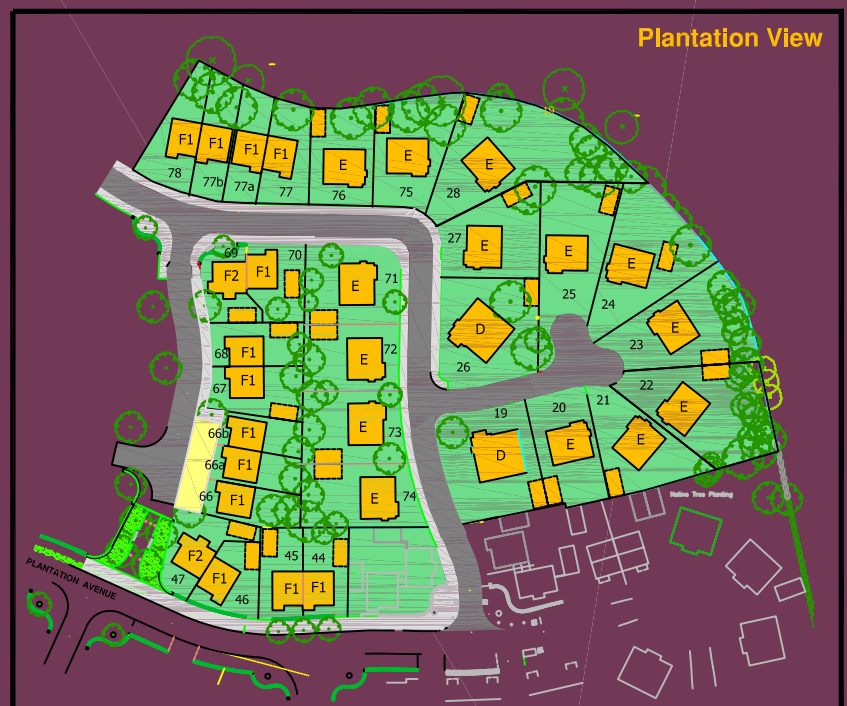

- All Facing Brick
- White PVC Doors & Windows
- Pine Doors & Trim Internally
- Solid Floor Construction To First Floor
- Bitmac Drive
- Mains Gas Fuel Supply
- Own Choice of Kitchen & Sanitary Appliances
- Option To Select Alternative Interior Finish

**Type E First Floor Plan**

**Type E Ground Floor Plan**

**Plantation View**