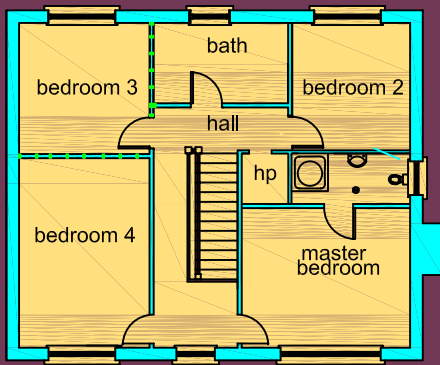

- All Facing Brick
- White PVC Doors & Windows
- Pine Doors & Trim Internally
- Solid Floor Construction To First Floor
- Bitmac Drive
- Mains Gas Fuel Supply
- Own Choice of Kitchen & Sanitary Appliances
- Option To Select Alternative Interior Finish

**Type E First Floor Plan**

**Type E Ground Floor Plan**

**Plantation View**