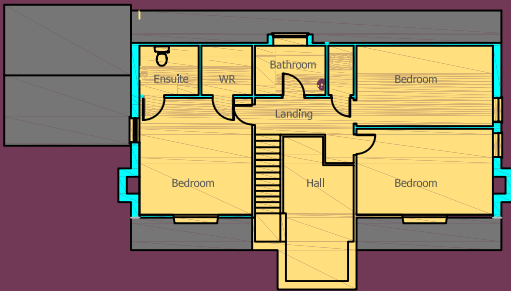

Website: [www.bmandsons.com](http://www.bmandsons.com)

- Painted Exterior Walls
- Painted Internally Throughout
- White PVC Doors & Windows
- Pine Doors & Trim Internally
- Solid Floor Construction To First Floor
- Bathroom, Kitchen & WC Wall & Floor Tiling
- Sun Room Floor Tiling
- Oil Fire Heating
- Bitmac Drive

**First Floor Plan**

**Ground Floor Plan**

**Lough View Park  
Ballymacarthur Road  
Greencastle  
Co Donegal**

**Views Over Lough Foyle**