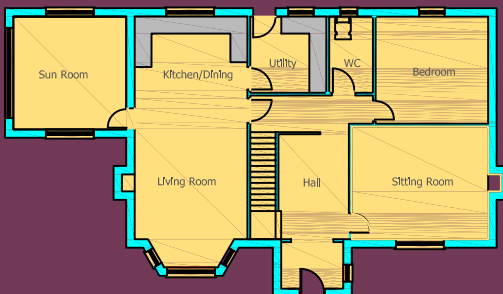

Website: [www.bmandsons.com](http://www.bmandsons.com)

- Painted Exterior Walls
- Painted Internally Throughout
- White PVC Doors & Windows
- Pine Doors & Trim Internally
- Solid Floor Construction To First Floor
- Bathroom, Kitchen & WC Wall & Floor Tiling
- Sun Room Floor Tiling
- Oil Fire Heating
- Bitmac Drive

**First Floor Plan**

**Ground Floor Plan**

**Lough View Park  
Ballymacarthur Road  
Greencastle  
Co Donegal**

**Views Over Lough Foyle**